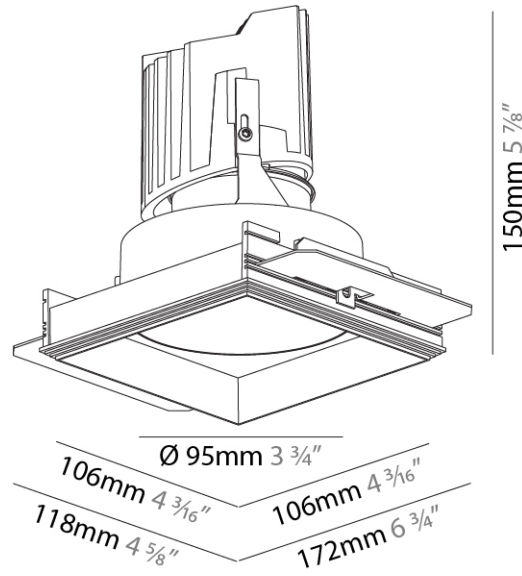

ELECTRICAL

Lamp Type: LED (Zhaga Standard)
Input Wattage (W): 15.5
Total Output Wattage (W): 14.5
Dimming: Tri-Mode (Non-Dimming and Phase Dimming (120Vac only) and 0-10V Dimming)
Driver Included: No
Driver Location: Recessed Housing
Driver Type: Constant Current - Universal
Driver Class: Class 2
Housing: See components
Input Voltage (V): 120 - 277
Constant Current (MA): 500

LED

Number of LEDs: 1
Color Temperature (°K): 2700 / 3000 / 3500 / 4000
Max. Delivered Lumen (lm): 940 / 980 / 1029 / 1050
Nominal Lumen (lm): 1386 / 1438 / 1511 / 1542
CRI: >90 CRI
Efficiency (%): 87.9 / 88.4 / 87.9
Lamp Life (hrs): 50000
Upon Request: RGB-W Tunable White Special Color Temperature Special LED

OPTICAL

Reflector*: 20 / 40 / 60
Upon Request: Special Beam Angles

RATINGS AND CERTIFICATIONS

Available for international specifications by adding 'INT' at the end of the existing Model #. For assistance on 'custom' specifications, contact zteam@zaneen.com. In a constant effort to supply the best product, we reserve the right to change specifications or materials without notice. The most recent specification sheets are found at zaneen.com

IP rating: IP20